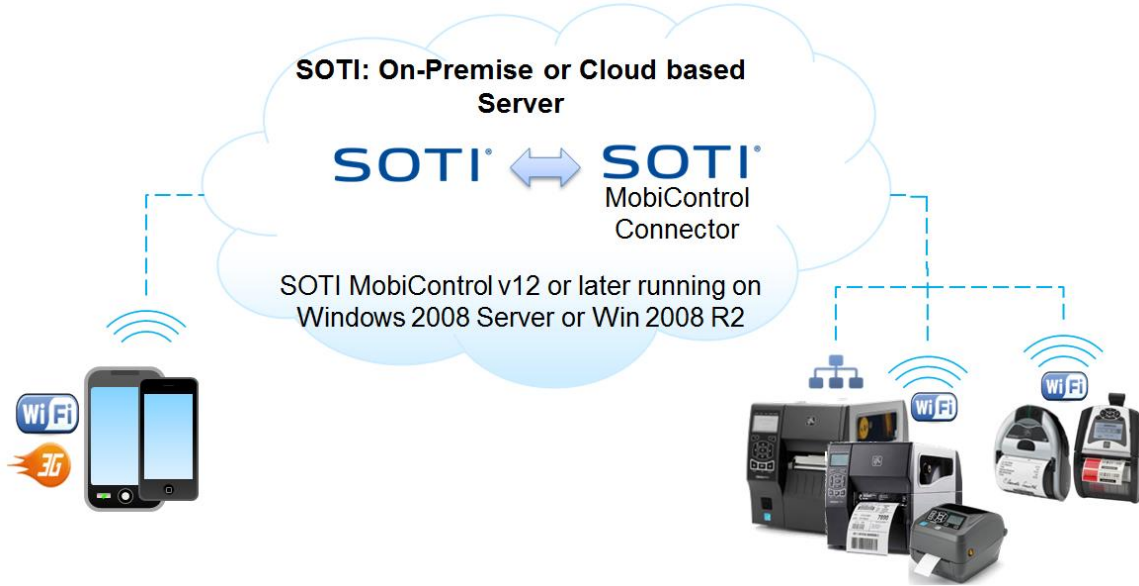

System Diagram

Validation Certificate

VALIDATED

SOTI

MobiControl, v12.0.0.18204

Validated with Zebra Technologies

Zebra SOTI MobiControl Connector Software, iMZ Series, QLn Series, and ZT200 Series Printers

on December 2014

SEE MORE. DO MORE.

Daniel Quagliana
Global Alliance & ISV Engineering Manager
December, 2014