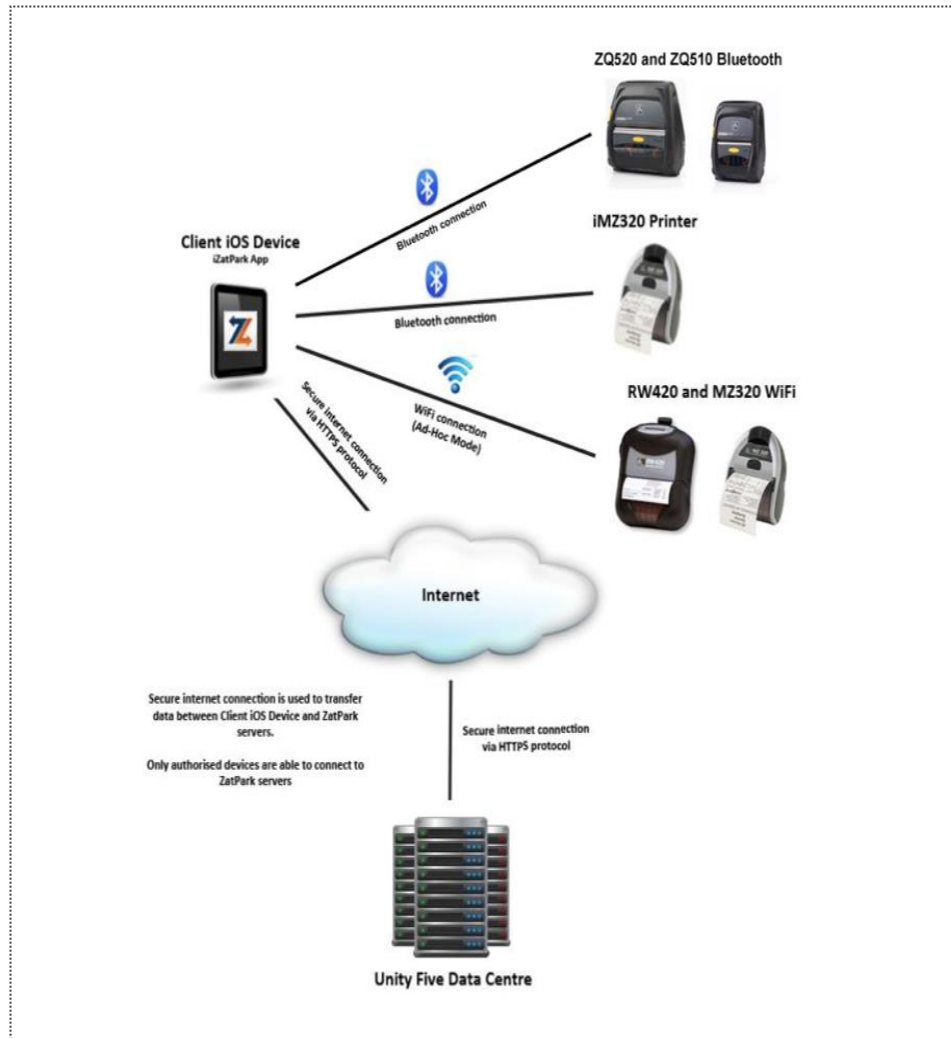

System Diagram