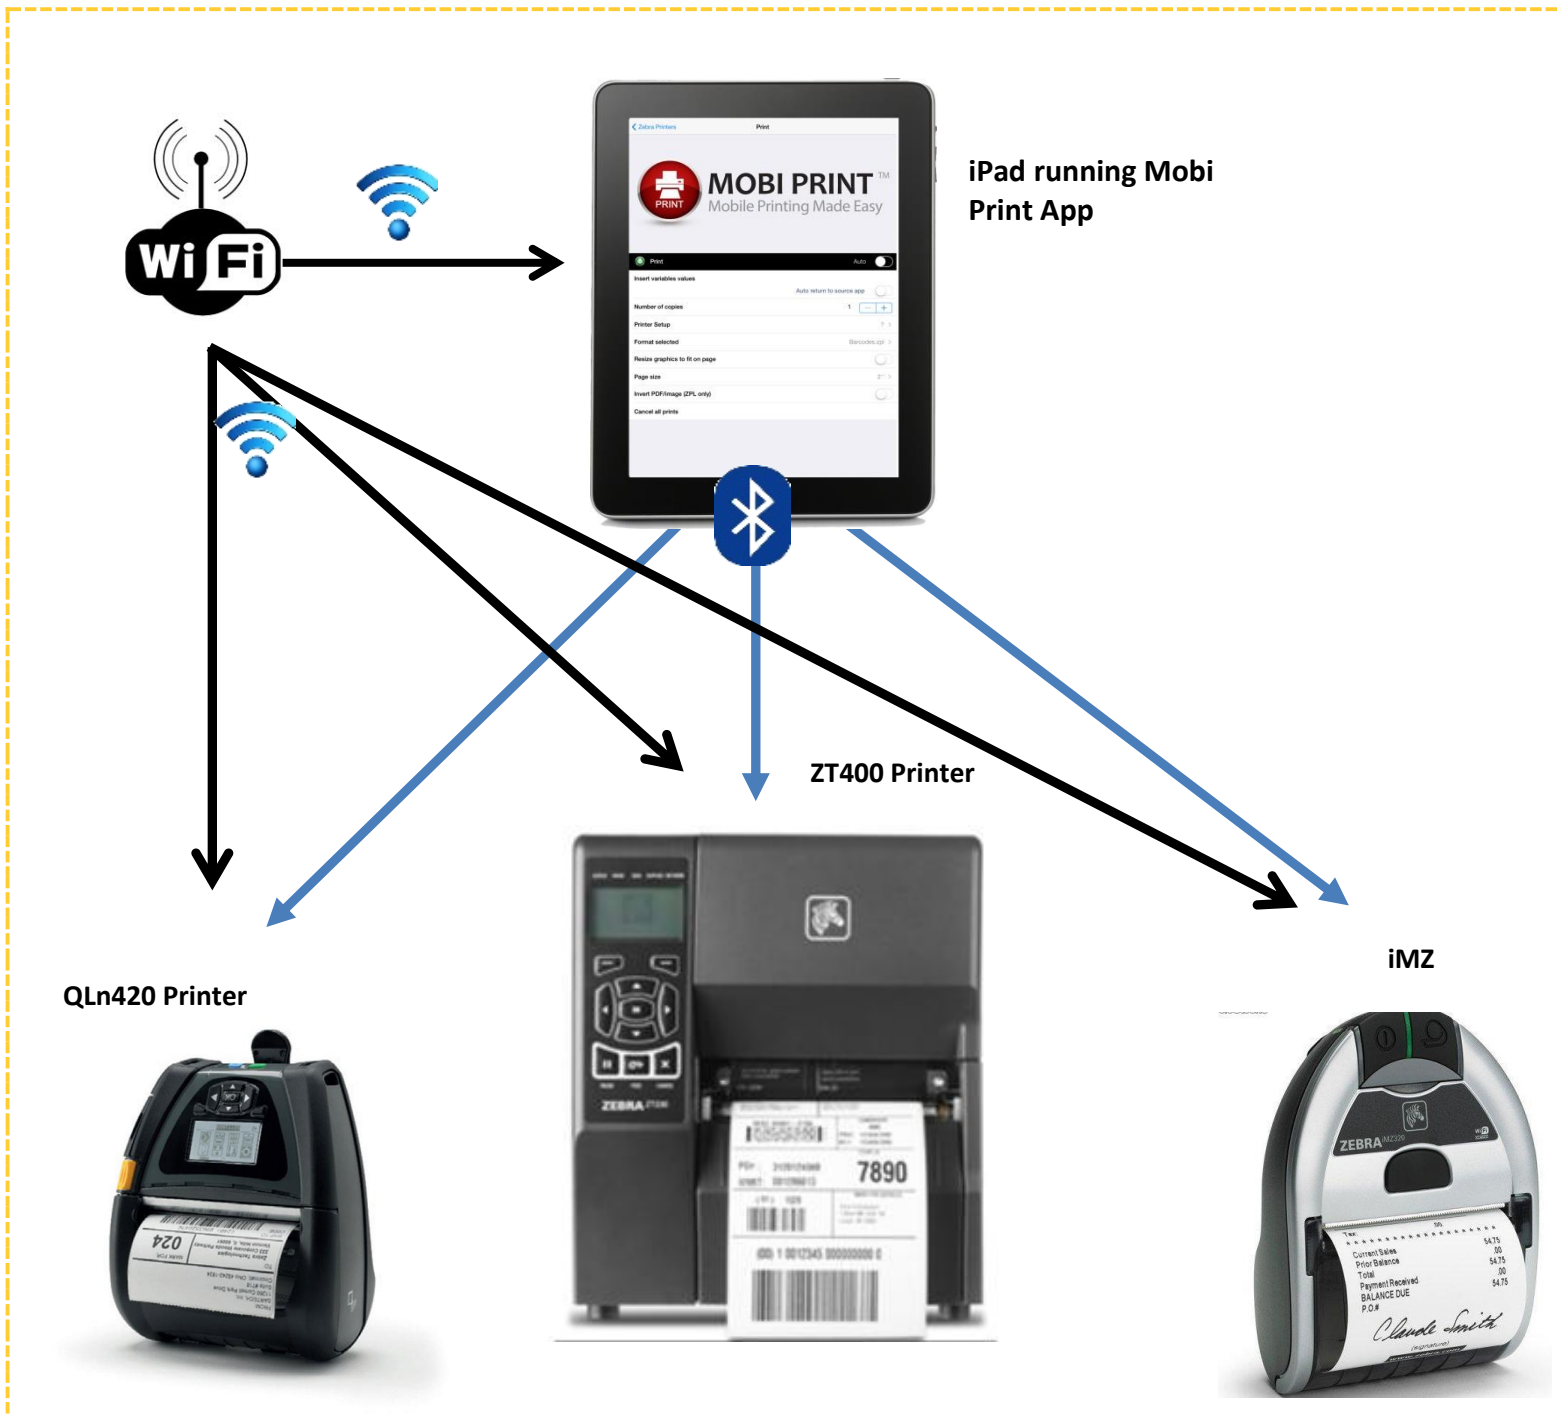

System Diagram