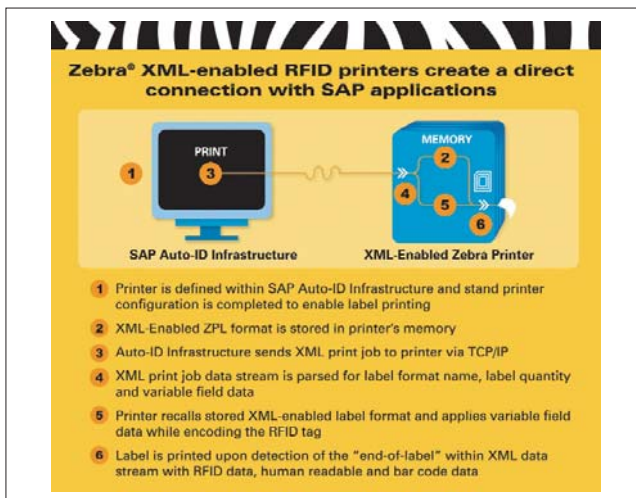

## Zebra® RFID Printing Solutions for SAP® Auto-ID Infrastructure

Learn why thousands of multinational companies have selected Zebra as the solution for RFID and bar coding for SAP® solution environments.

### Benefits/Value Proposition

Highlights of Zebra RFID printing/encoding solutions:

- Zebra Technologies has created an RFID smart label printer/encoder designed to interoperate with SAP® AII.
- The new Zebra XML-based solution enables SAP solution users to implement compliant “slap-and-ship” RFID solutions without additional middleware and associated integration efforts.
- This solution is available on Zebra’s R110Xi™, R110PAX4™, and R4Mplus™, and the R170Xi™, one of the first 6-inch printer/encoders available on the market.
- The following Zebra printers are certified for SAP NetWeaver®: the R110Xi, R170Xi, and R4Mplus printer/encoders and the R110PAX4 RFID print engine for print-and-apply systems.

Zebra introduces direct connections to SAP® Auto-ID Infrastructure v2.1 to simplify RFID printer/encoder integration.

### Solution Description

SAP Auto-ID Infrastructure (SAP AII) enables RFID-based supply chain management (SCM) and supply chain execution (SCE) processes across the enterprise. SAP AII is an extension of SAP NetWeaver 2004 that uses XML to interface with peripheral devices such as printers.