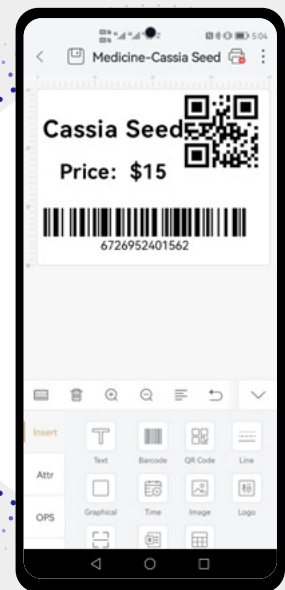

ZLabel Designer App

Make Labels—Anywhere, Anytime

The ZLabel Designer App lets you create and modify labels using your Android™ or iOS® mobile device and print directly to your Zebra 200 Series mobile printer. You can add or modify text, insert barcodes or QR codes and add lines of text to the label. ZLabel Designer also allows you to upgrade and change basic printer settings right from your mobile device. Experience the full capabilities of your mobile printers and maximize productivity of your multiple-label printing applications.

Compatible with the ZQ200 Series Mobile Printers (ZQ210 and ZQ220 Plus)¹

Free mobile app for Android and iOS. The app is available at no cost from the Google Play and Apple Store, letting you turn any cell phone into a powerful design studio.

Create labels from a variety of pre-designed templates. The app comes with a full library of modifiable labels so you can find the style and format that meets your needs.

Use a phone camera to capture text, then paste onto the label editing screen. No more manually entering information. Save time by copying and pasting information from anything a phone camera can capture.

Add your own custom design. If you don't find a template that meets your requirements, you can use the app to make unique, one-of-a-kind labels.

¹ Also compatible with India-only versions (ZQ112 and ZQ120Plus)