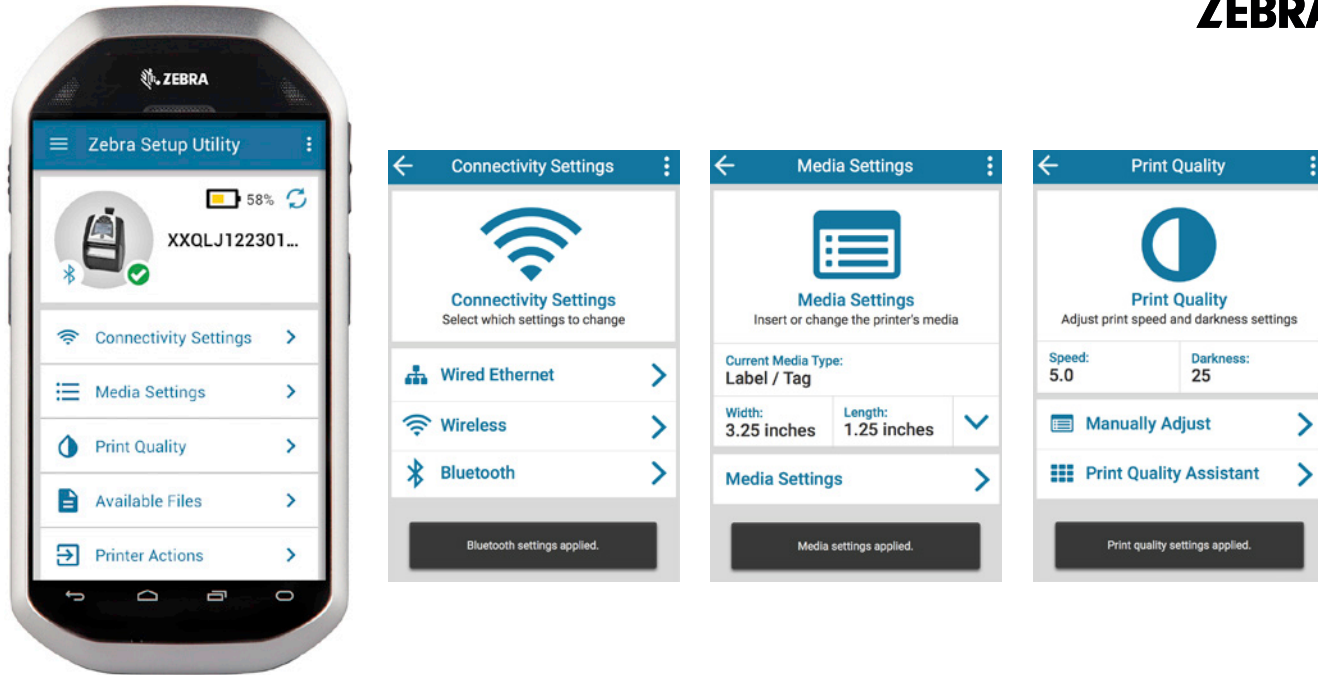

**FACT SHEET**

ZEBRA'S ANDROID PRINTER SETUP UTILITY FOR LINK-OS PRINTERS

**ZEBRA**

# Zebra's Android Printer Setup Utility For Link-OS Printers

(ZD400, ZD500, ZT200, ZT400, ZQ500, IMZ AND QLN PRINTERS)

## SIMPLIFYING PRINTER SETUP AND MANAGEMENT FOR ZEBRA LINK-OS PRINTERS

The faster you get new equipment up and running, the more quickly you can achieve your return on investment. With Zebra's Android Printer Setup Utility, configuring your Link-OS printers to optimize performance is easy – no specialized knowledge required.

### An Easy Way to Configure Your Printers

Just download Zebra's Printer Setup Utility app on your Android mobile device and tap the printer you wish to configure. Your printer and device will instantly begin communicating via Bluetooth. Then follow the simple setup wizard that walks you through how to set specific printing parameters – such as calibration, media type, ribbon, printer language and security – to optimize performance.