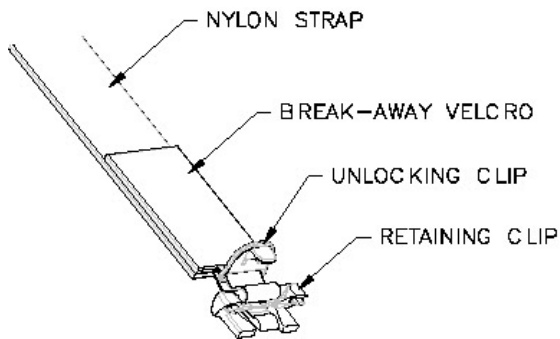

# Installation Instruction for ST6030 Shoulder Strap

## I. Installation of the Shoulder Strap

### SHOULDER STRAP INSTALLATION

TO LOCK THE SHOULDER STRAP IN PLACE, INSERT THE RETAINING CLIP IN THE SLOT AT THE BOTTOM OF THE OMNII HANDHELD.

**SHOULDER STRAP REMOVAL**

WITH YOUR THUMB, PLACE THE UNLOCKING CLIP TAB IN THE TOP SLOT ON THE OMNII.

**STEP 1.**

PUSH DOWN ON UNLOCKING CLIP, RELEASING RETAINING CLIP

**STEP 2.**

HOLDING BOTH THE UNLOCKING AND THE RETAINING CLIPS PULL BOTH AWAY FROM OMNII TO REMOVE SHOULDER STRAP

**STEP 3.**

**COMPANY HEADQUARTERS AND CANADIAN SERVICE CENTRE**