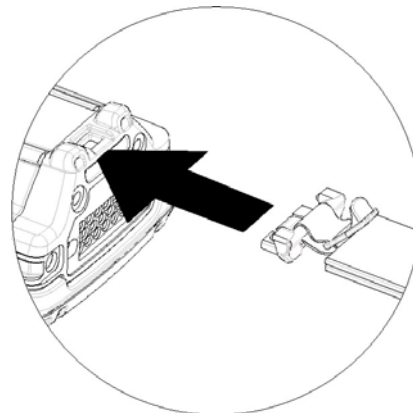

# Installation Instruction for ST6030 Shoulder Strap

## I. Installation of the Shoulder Strap

### SHOULDER STRAP INSTALLATION

TO LOCK THE SHOULDER STRAP IN PLACE, INSERT THE RETAINING CLIP IN THE SLOT AT THE BOTTOM OF THE OMNII HANDHELD.

**SHOULDER STRAP REMOVAL**

WITH YOUR THUMB, PLACE THE UNLOCKING CLIP TAB IN THE TOP SLOT ON THE OMNII.