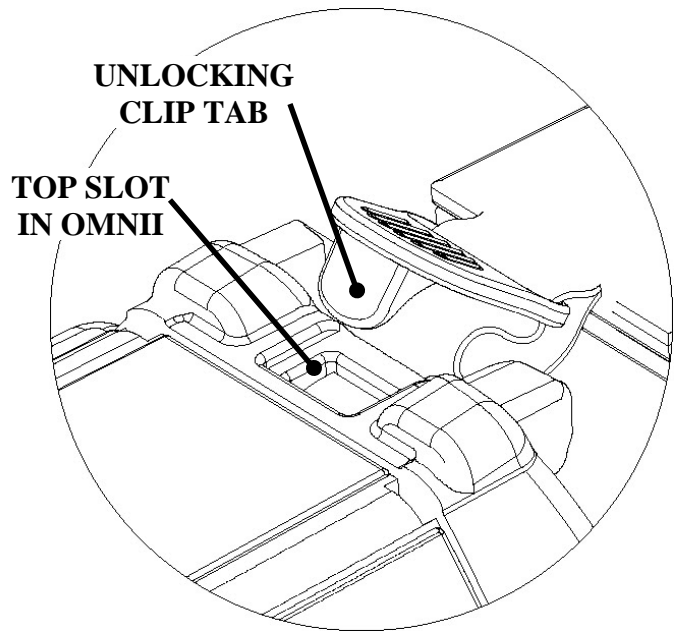

SHOULDER STRAP REMOVAL

WITH YOUR THUMB, PLACE THE UNLOCKING CLIP TAB IN THE TOP SLOT ON THE OMNII.

PUSH DOWN ON UNLOCKING CLIP, RELEASING RETAINING CLIP

HOLDING BOTH THE UNLOCKING AND THE RETAINING CLIPS PULL BOTH AWAY FROM OMNII TO REMOVE SHOULDER STRAP

STEP 3.

COMPANY HEADQUARTERS AND CANADIAN SERVICE CENTRE

PSION TEKLOGIX
2100 Meadowvale Boulevard, Mississauga
Ontario, Canada L5N 7J9
Tel: +1 905 813 9900
Fax: +1 905 812 6300
E-mail: salescdn@psion.com