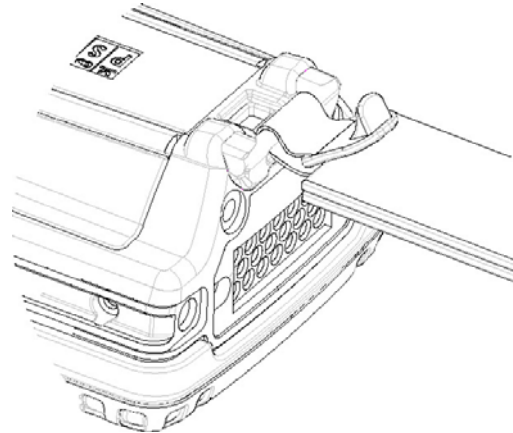

# Installation Instruction for ST6030 Shoulder Strap

## I. Installation of the Shoulder Strap

### SHOULDER STRAP INSTALLATION

TO LOCK THE SHOULDER STRAP IN PLACE, INSERT THE RETAINING CLIP IN THE SLOT AT THE BOTTOM OF THE OMNII HANDHELD.

**SHOULDER STRAP REMOVAL**

WITH YOUR THUMB, PLACE THE UNLOCKING CLIP TAB IN THE TOP SLOT ON THE OMNII.