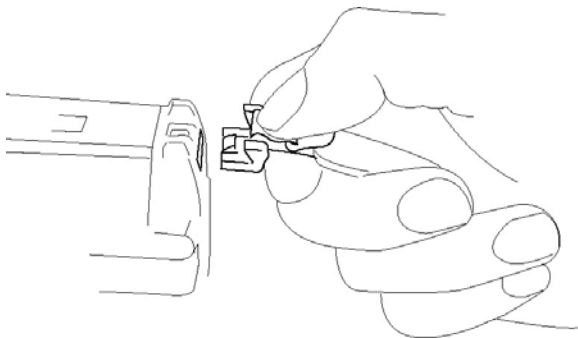

# Installation Instruction for ST6030 Shoulder Strap

## I. Installation of the Shoulder Strap

### SHOULDER STRAP INSTALLATION

TO LOCK THE SHOULDER STRAP IN PLACE, INSERT THE RETAINING CLIP IN THE SLOT AT THE BOTTOM OF THE OMNII HANDHELD.

**SHOULDER STRAP REMOVAL**

WITH YOUR THUMB, PLACE THE UNLOCKING CLIP TAB IN THE TOP SLOT ON THE OMNII.