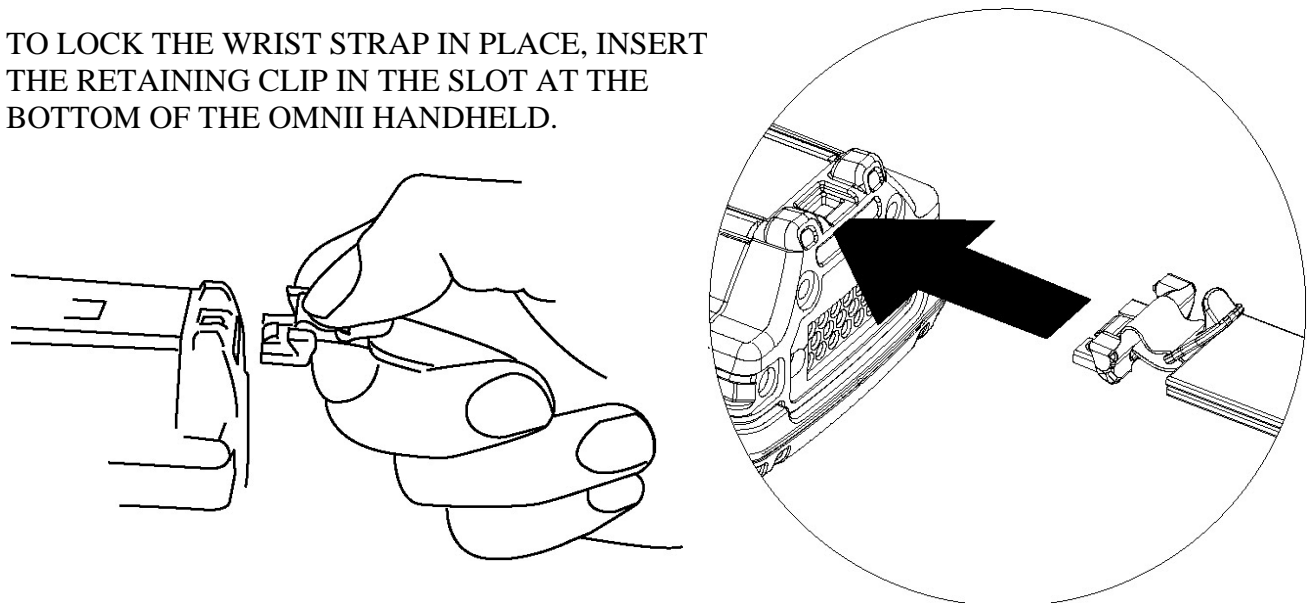

Installation Instruction for ST6040 Wrist Strap

I. Installation of the Wrist Strap

WRIST STRAP INSTALLATION

TO LOCK THE WRIST STRAP IN PLACE, INSERT THE RETAINING CLIP IN THE SLOT AT THE BOTTOM OF THE OMNII HANDHELD.

WRIST STRAP REMOVAL

WITH YOUR THUMB, PLACE THE UNLOCKING CLIP TAB IN THE TOP SLOT ON THE OMNII.

STEP 1.

PUSH DOWN ON UNLOCKING CLIP, RELEASING RETAINING CLIP

STEP 2.

HOLDING BOTH THE UNLOCKING AND THE RETAINING CLIPS PULL BOTH AWAY FROM OMNII TO REMOVE WRIST STRAP