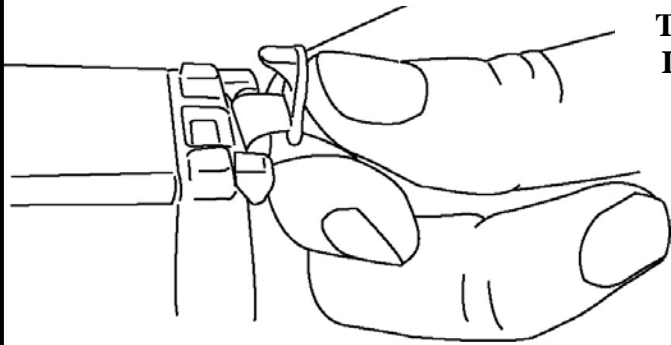

Installation Instruction for ST6040 Wrist Strap

I. Installation of the Wrist Strap

WRIST STRAP INSTALLATION

TO LOCK THE WRIST STRAP IN PLACE, INSERT THE RETAINING CLIP IN THE SLOT AT THE BOTTOM OF THE OMNII HANDHELD.

WRIST STRAP REMOVAL

WITH YOUR THUMB, PLACE THE UNLOCKING CLIP TAB IN THE TOP SLOT ON THE OMNII.

STEP 1.

PUSH DOWN ON UNLOCKING CLIP, RELEASING RETAINING CLIP

STEP 2.

HOLDING BOTH THE UNLOCKING AND THE RETAINING CLIPS PULL BOTH AWAY FROM OMNII TO REMOVE WRIST STRAP