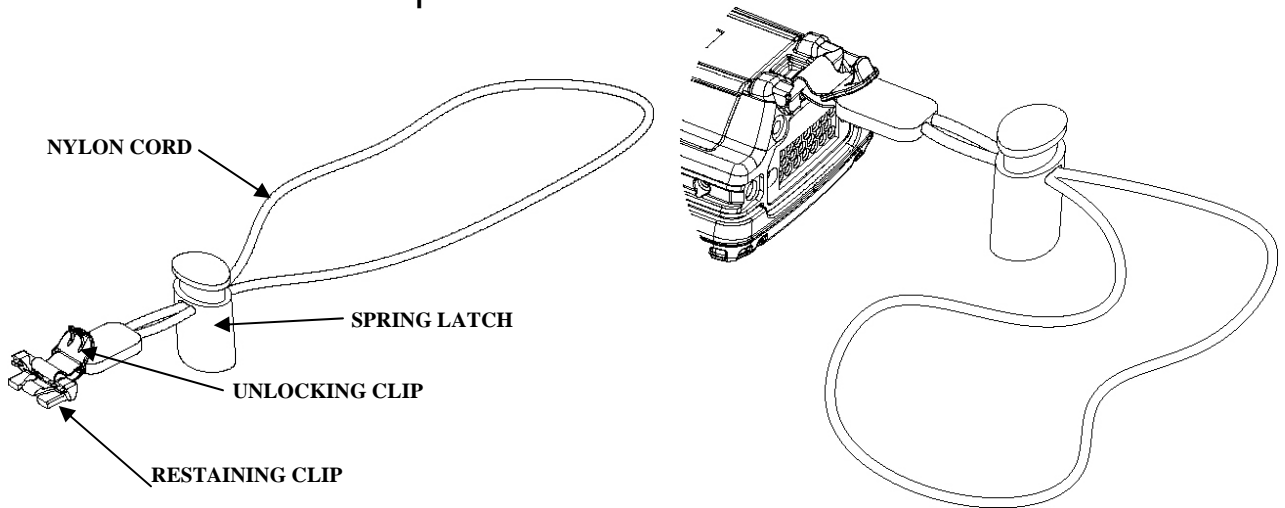

Installation Instruction for ST6040 Wrist Strap

I. Installation of the Wrist Strap

WRIST STRAP INSTALLATION

TO LOCK THE WRIST STRAP IN PLACE, INSERT THE RETAINING CLIP IN THE SLOT AT THE BOTTOM OF THE OMNII HANDHELD.

WRIST STRAP REMOVAL

WITH YOUR THUMB, PLACE THE UNLOCKING CLIP TAB IN THE TOP SLOT ON THE OMNII.

STEP 1.

PUSH DOWN ON UNLOCKING CLIP, RELEASING RETAINING CLIP

STEP 2.

HOLDING BOTH THE UNLOCKING AND THE RETAINING CLIPS PULL BOTH AWAY FROM OMNII TO REMOVE WRIST STRAP