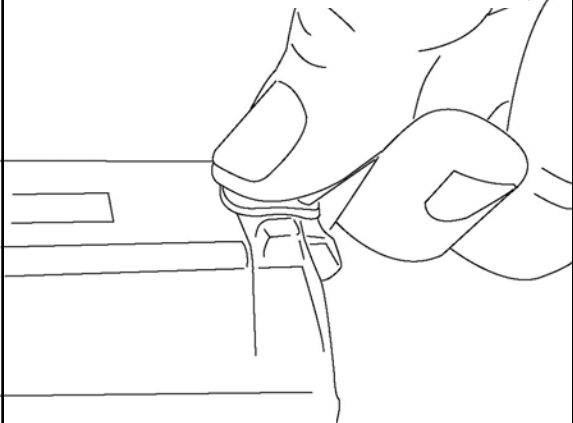

Installation Instruction for ST6040 Wrist Strap

I. Installation of the Wrist Strap

WRIST STRAP INSTALLATION

TO LOCK THE WRIST STRAP IN PLACE, INSERT THE RETAINING CLIP IN THE SLOT AT THE BOTTOM OF THE OMNII HANDHELD.

WRIST STRAP REMOVAL

WITH YOUR THUMB, PLACE THE UNLOCKING CLIP TAB IN THE TOP SLOT ON THE OMNII.

STEP 1.

PUSH DOWN ON UNLOCKING CLIP, RELEASING RETAINING CLIP

STEP 2.

HOLDING BOTH THE UNLOCKING AND THE RETAINING CLIPS PULL BOTH AWAY FROM OMNII TO REMOVE WRIST STRAP