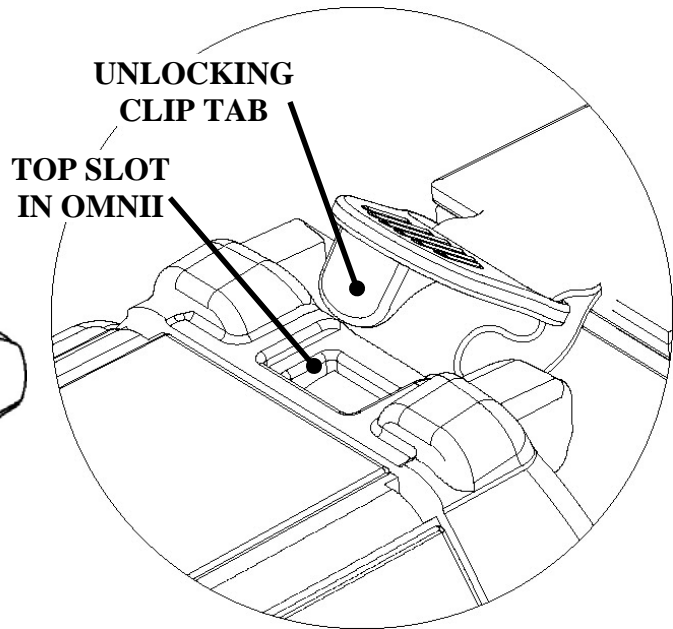

Installation Instruction for ST6040 Wrist Strap

I. Installation of the Wrist Strap

WRIST STRAP INSTALLATION

TO LOCK THE WRIST STRAP IN PLACE, INSERT THE RETAINING CLIP IN THE SLOT AT THE BOTTOM OF THE OMNII HANDHELD.

WRIST STRAP REMOVAL

WITH YOUR THUMB, PLACE THE UNLOCKING CLIP TAB IN THE TOP SLOT ON THE OMNII.

STEP 1.

PUSH DOWN ON UNLOCKING CLIP, RELEASING RETAINING CLIP

STEP 2.

HOLDING BOTH THE UNLOCKING AND THE RETAINING CLIPS PULL BOTH AWAY FROM OMNII TO REMOVE WRIST STRAP