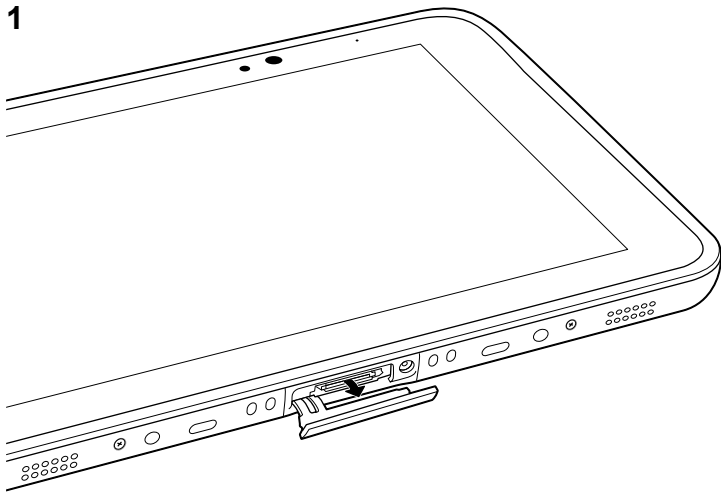

# Rugged Frame Installation Guide

Torque screws to 12 N-cm