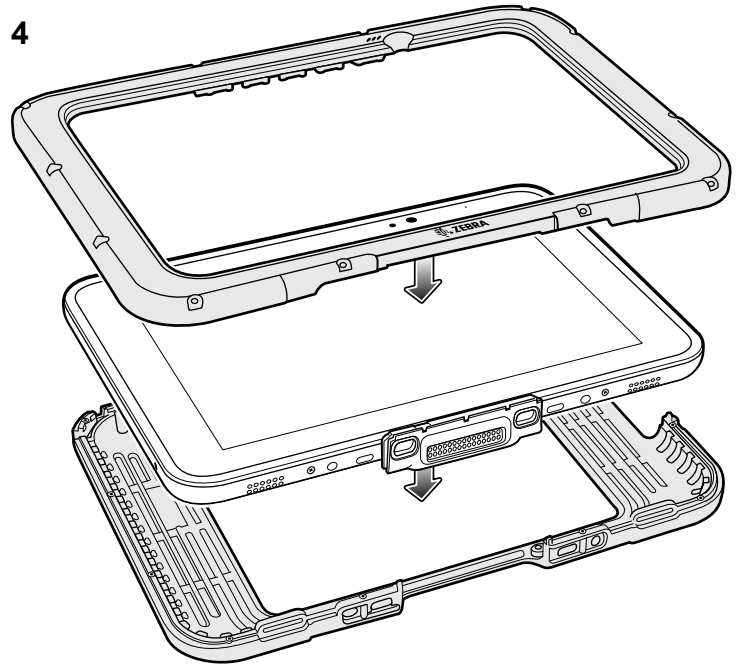

# Rugged Frame Installation Guide

Torque screws to 12 N-cm