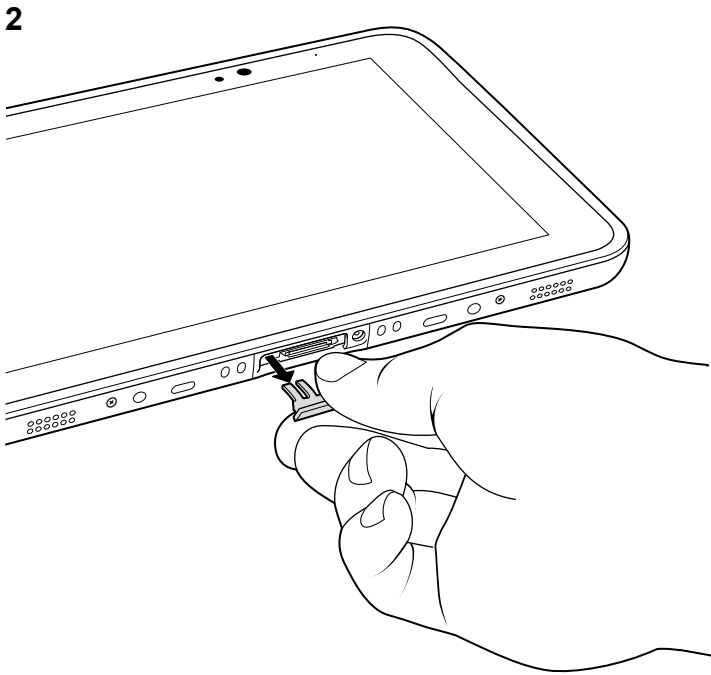

# Rugged Frame Installation Guide

Torque screws to 12 N-cm