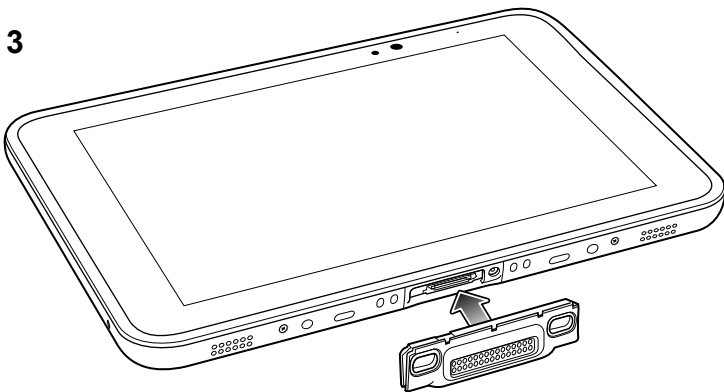

# Rugged Frame Installation Guide

Torque screws to 12 N-cm