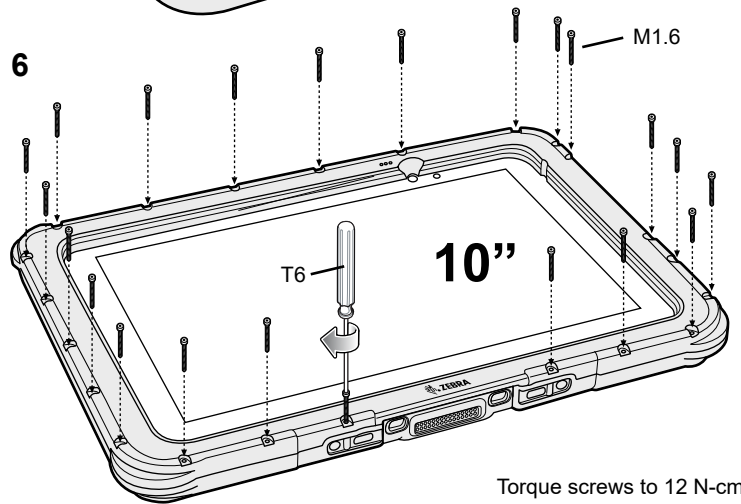

# Rugged Frame Installation Guide

Torque screws to 12 N-cm