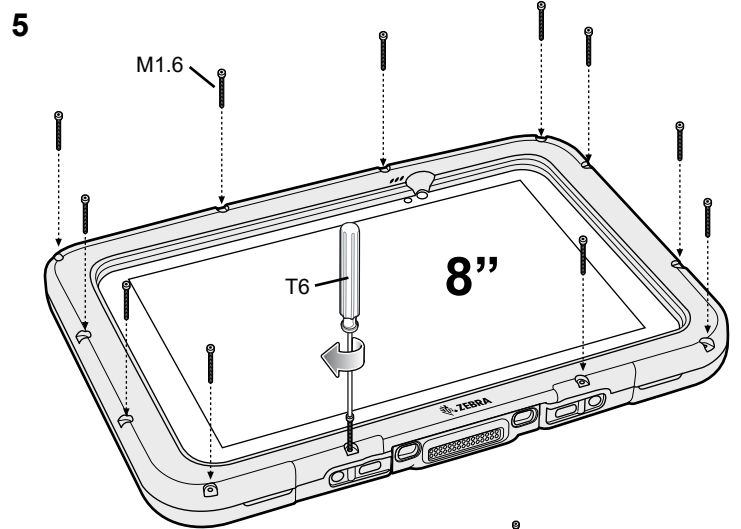

# Rugged Frame Installation Guide

Torque screws to 12 N-cm