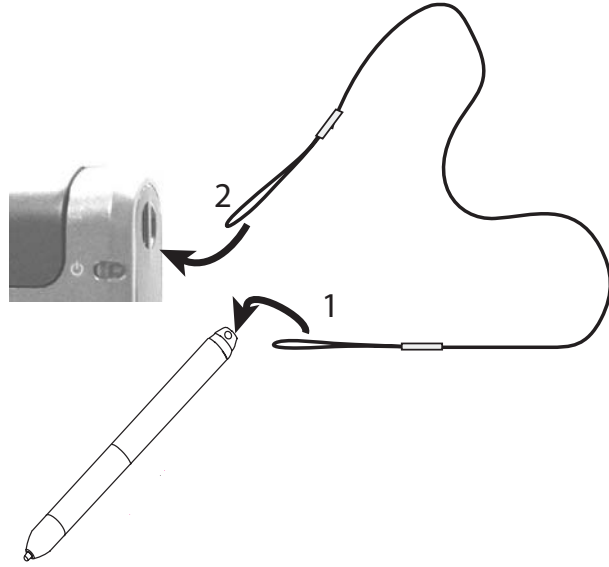

LE1600 Pen Tether Installation

1

2