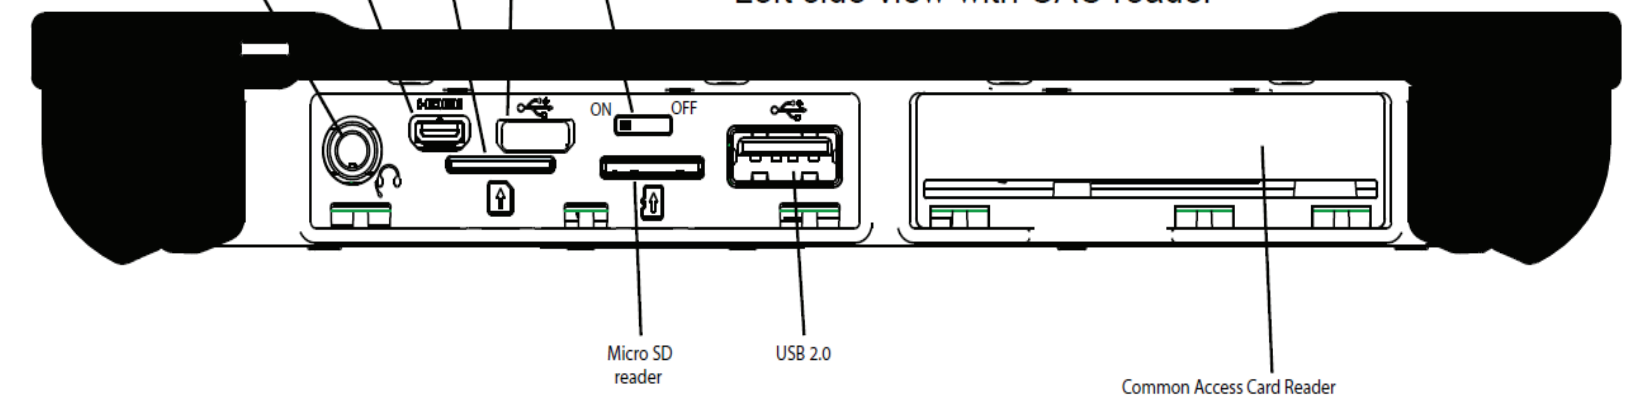

Safety and Regulatory: For safety and regulatory information, see "Safety and Regulatory" section in the users guide.

IMPORTANT ! Battery shipping switch must be toggled "On" first, prior to use with battery power.

P/N: 95-01107

Front side view

Left side view with Gigabit Ethernet and HDMI Input

Left side view with CAC reader

Rear side view