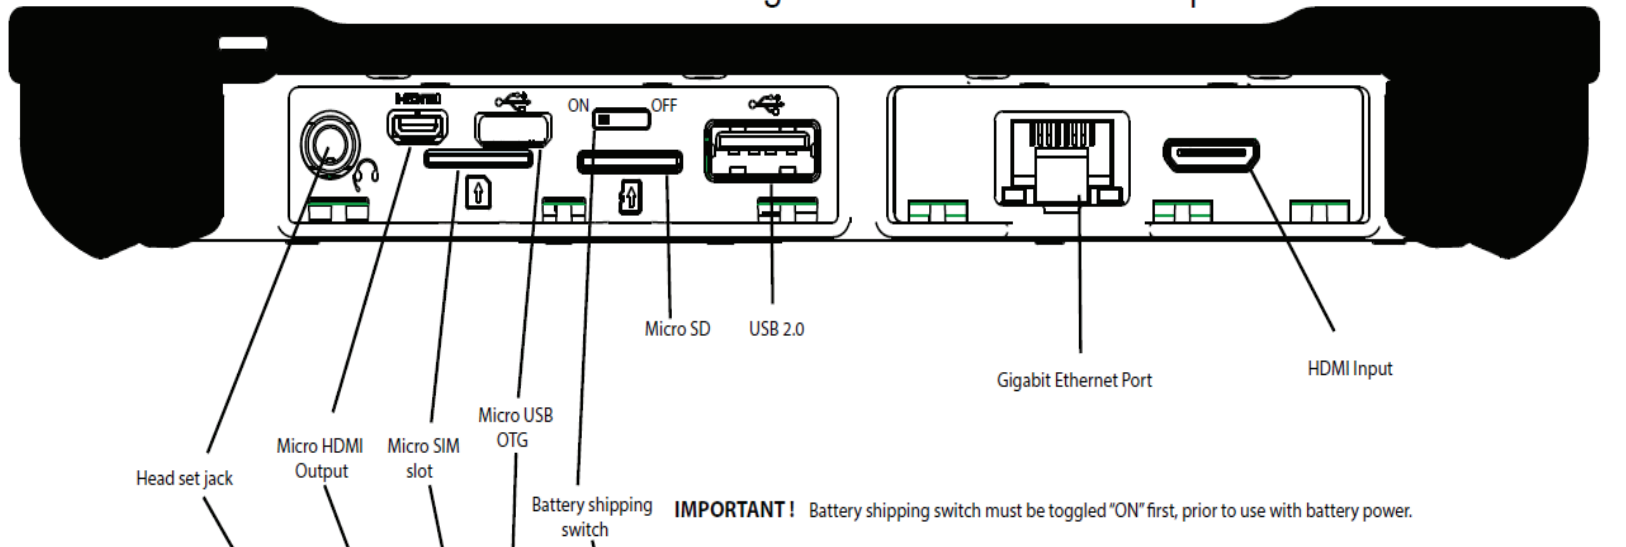

Safety and Regulatory: For safety and regulatory information, see "Safety and Regulatory" section in the users guide.

IMPORTANT ! Battery shipping switch must be toggled "On" first, prior to use with battery power.

P/N: 95-01107

Front side view

Left side view with Gigabit Ethernet and HDMI Input

Left side view with CAC reader

Rear side view