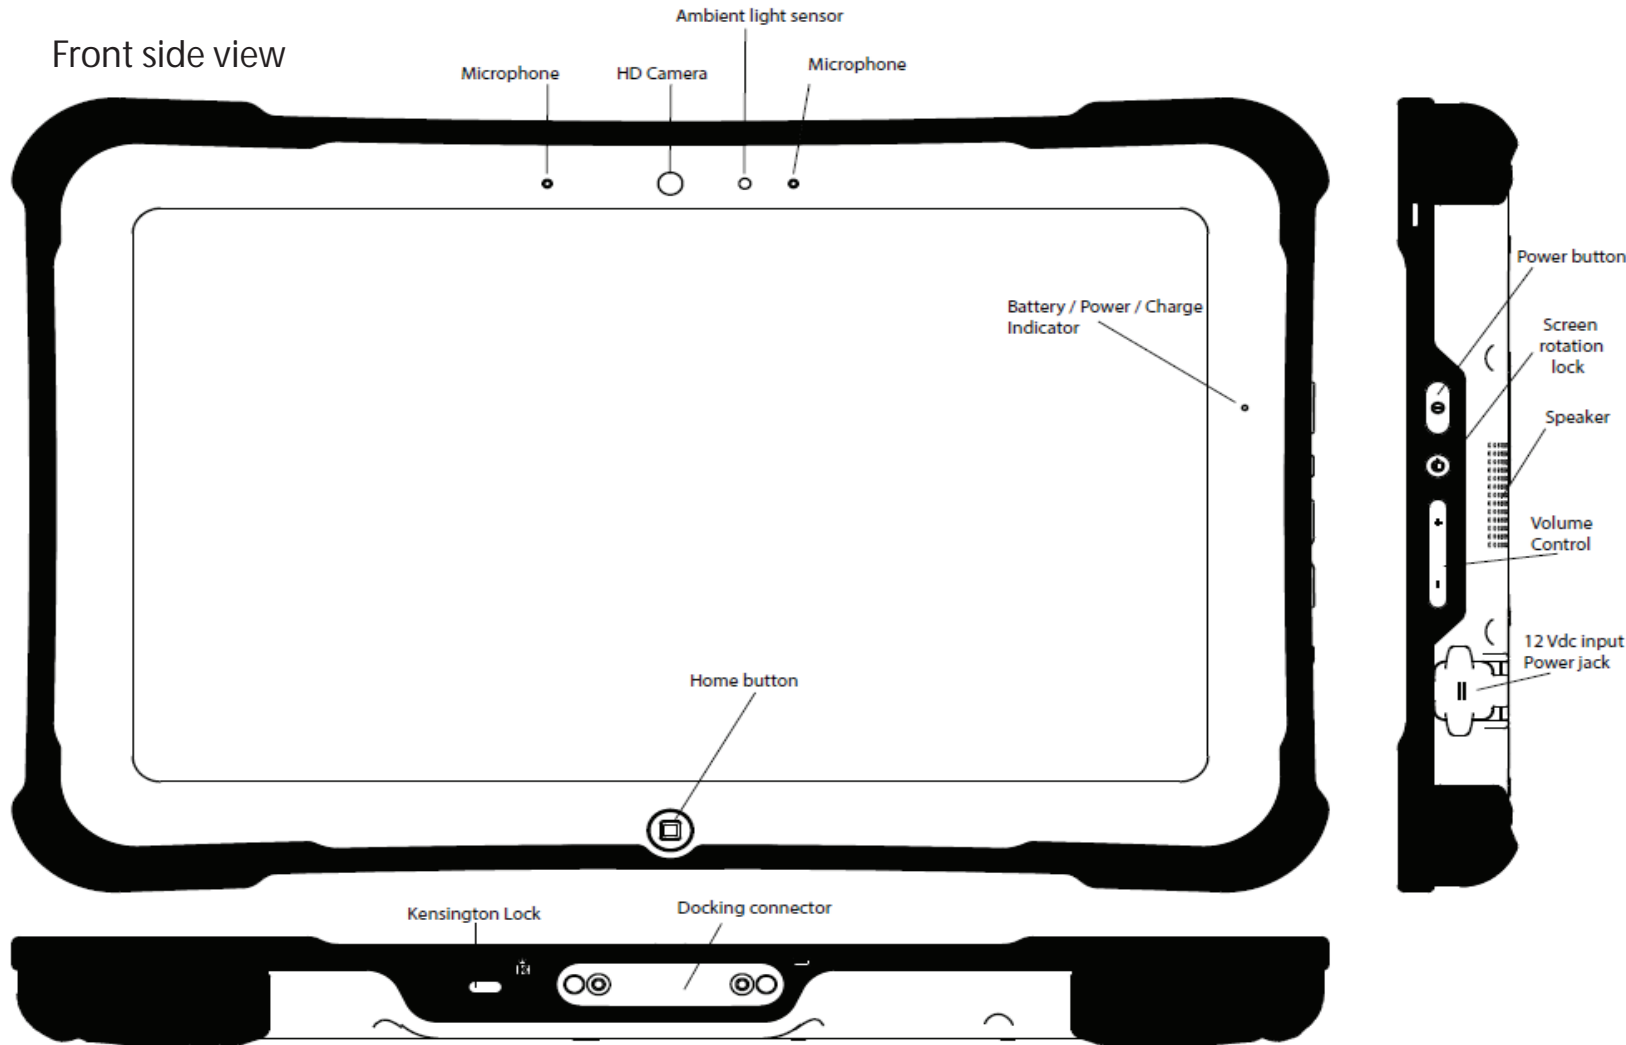

Safety and Regulatory: For safety and regulatory information, see "Safety and Regulatory" section in the users guide.

IMPORTANT ! Battery shipping switch must be toggled "On" first, prior to use with battery power.

P/N: 95-01107

Front side view

Left side view with Gigabit Ethernet and HDMI Input

Left side view with CAC reader

Rear side view