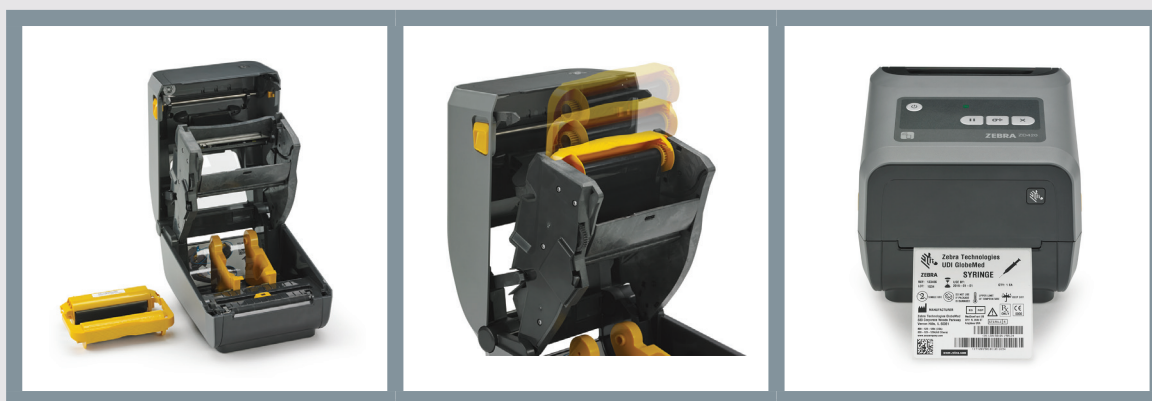

The unique and intelligent time-saving Ribbon Cartridge for foolproof loading

LOAD RIBBON OVER 4 TIMES FASTER. AS EASY AS 1, 2, 3.

1 Open printer and remove old cartridge

2 Install new cartridge

3 Start printing

Features and benefits

The ZD420 Desktop Printer is the only thermal printer to offer an Intelligent Ribbon Cartridge, making it incredibly easy and fast to load the ribbon. The cartridge just snaps into place, with no ribbon core to keep track of and no time wasted winding new ribbon. Regardless of experience level, end users can replace the ZD420's ribbon and get back to work in seconds, increasing productivity and reducing downtime. This savings in productivity and downtime brings the cost of the ribbon cartridge into parity with traditional ribbon rolls.

- Your customers can stay focused on their business
- Intelligent Ribbon Cartridges are 4x faster to install versus standard ribbon rolls, and require virtually no up-front training time for their employees. This means:
 - Hospital employees can stay focused on the most crucial tasks — caring for patients — instead of wasting time trying to load the standard ribbon roll.
 - Retail employees can get back to their primary jobs of taking care of customers faster
 - Manufacturers can keep the production lines moving with less downtime

- **Reduced IT support costs**

- Easier installation means fewer expensive and time-intensive IT support calls.
- Shorter printer downtime due to incorrectly installed ribbons

- **Ease of reordering**

- Your customers don't have to worry about running out of ribbon, resulting in unplanned downtime. The Smart Chip embedded in each Zebra Intelligent Ribbon Cartridge communicates how much ribbon is used and how much is remaining.
- The cartridge is clearly marked with the ribbon type, making reordering the same ribbon a snap.